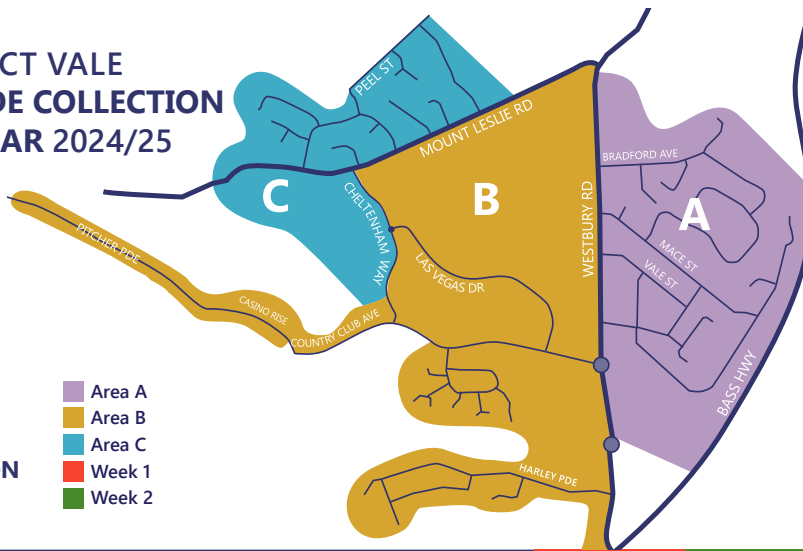

## COLLECTION AREA MAP

- Area A
- Area B
- Area C
- Week 1
- Week 2

COLLECTION AREA	Day	Week 1	Week 2
<b>Area A</b> <i>Odd</i> house numbers along Westbury Road.	Monday	<b>GENERAL WASTE</b>	<b>FOGO &amp; RECYCLING</b>
<b>Area B</b> <i>Even</i> house numbers along Westbury Road. <i>Odd</i> house numbers along Mount Leslie Road, up to number 95. <i>Odd</i> house numbers along Cheltenham Way.	Tuesday	<b>GENERAL WASTE</b>	<b>FOGO &amp; RECYCLING</b>
<b>Area C</b> <i>Even</i> house numbers along Mount Leslie Road. <i>Odd</i> house numbers along Mount Leslie Road from number 99 upwards. <i>Even</i> house numbers along Cheltenham Way	Tuesday	<b>GENERAL WASTE &amp; RECYCLING</b>	<b>FOGO</b>